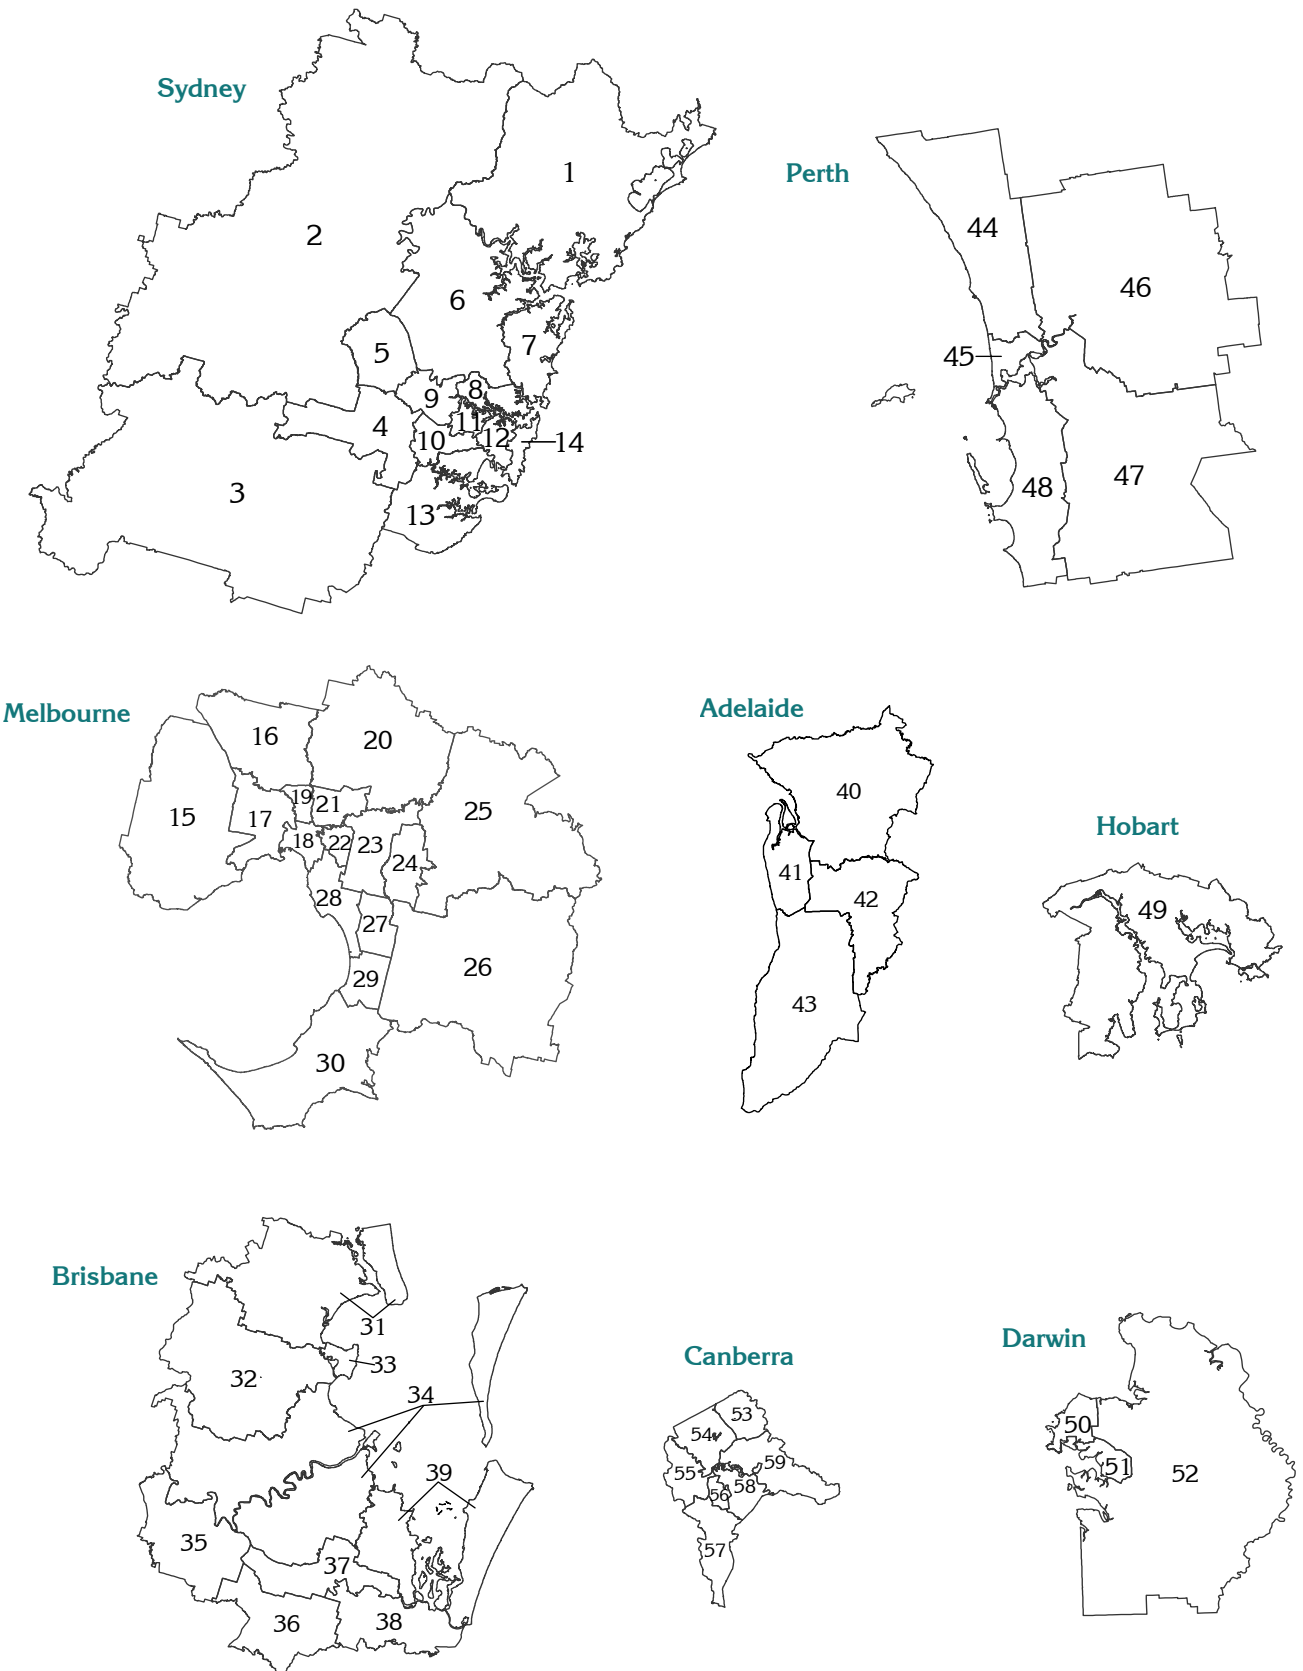

Appendix 1.4: Geographic areas mapped

Map A1
Key to Statistical Subdivisions mapped for the capital cities, Australia

Alphabetical Key to Statistical Subdivisions in the capital cities, Australia, 2001			
Statistical Subdivision name	Map Ref.	Statistical Subdivision name	Map Ref.
Sydney		Brisbane...continued	
Blacktown	5	Gold Coast City Part A	38
Canterbury-Bankstown	10	Ipswich City	35
Central Northern Sydney	6	Logan City	37
Central Western Sydney	9	Pine Rivers Shire	32
Eastern Suburbs	14	Redcliffe City	33
Fairfield-Liverpool	4	Redland Shire	39
Gosford-Wyong	1		
Inner Sydney	12	Adelaide	
Inner Western Sydney	11	Eastern Adelaide	42
Lower Northern Sydney	8	Northern Adelaide	40
Northern Beaches	7	Southern Adelaide	43
Outer South Western Sydney	3	Western Adelaide	41
Outer Western Sydney	2		
St George-Sutherland	13	Perth	
		Central Metropolitan	45
		East Metropolitan	46
		North Metropolitan	44
		South East Metropolitan	47
		South West Metropolitan	48
Melbourne			
Boroondara City	22	Hobart	
Eastern Middle Melbourne	23	Greater Hobart	49
Eastern Outer Melbourne	24		
Frankston City	29	Darwin	
Greater Dandenong City	27	Darwin City	50
Hume City	16	Litchfield Shire	52
Inner Melbourne	18	Palmerston-East Arm	51
Melton-Wyndham	15		
Moreland City	19	Canberra	
Mornington Peninsula Shire	30	Belconnen	54
Northern Middle Melbourne	21	Gungahlin-Hall	53
Northern Outer Melbourne	20	North Canberra	59
South Eastern Outer Melbourne	26	South Canberra	58
Southern Melbourne	28	Tuggeranong	57
Western Melbourne	17	Weston Creek-Stromlo	55
Yarra Ranges Shire Part A	25	Woden Valley	56
Brisbane			
Beaudesert Shire Part A	36		
Brisbane City	34		
Caboolture Shire Part A	31		