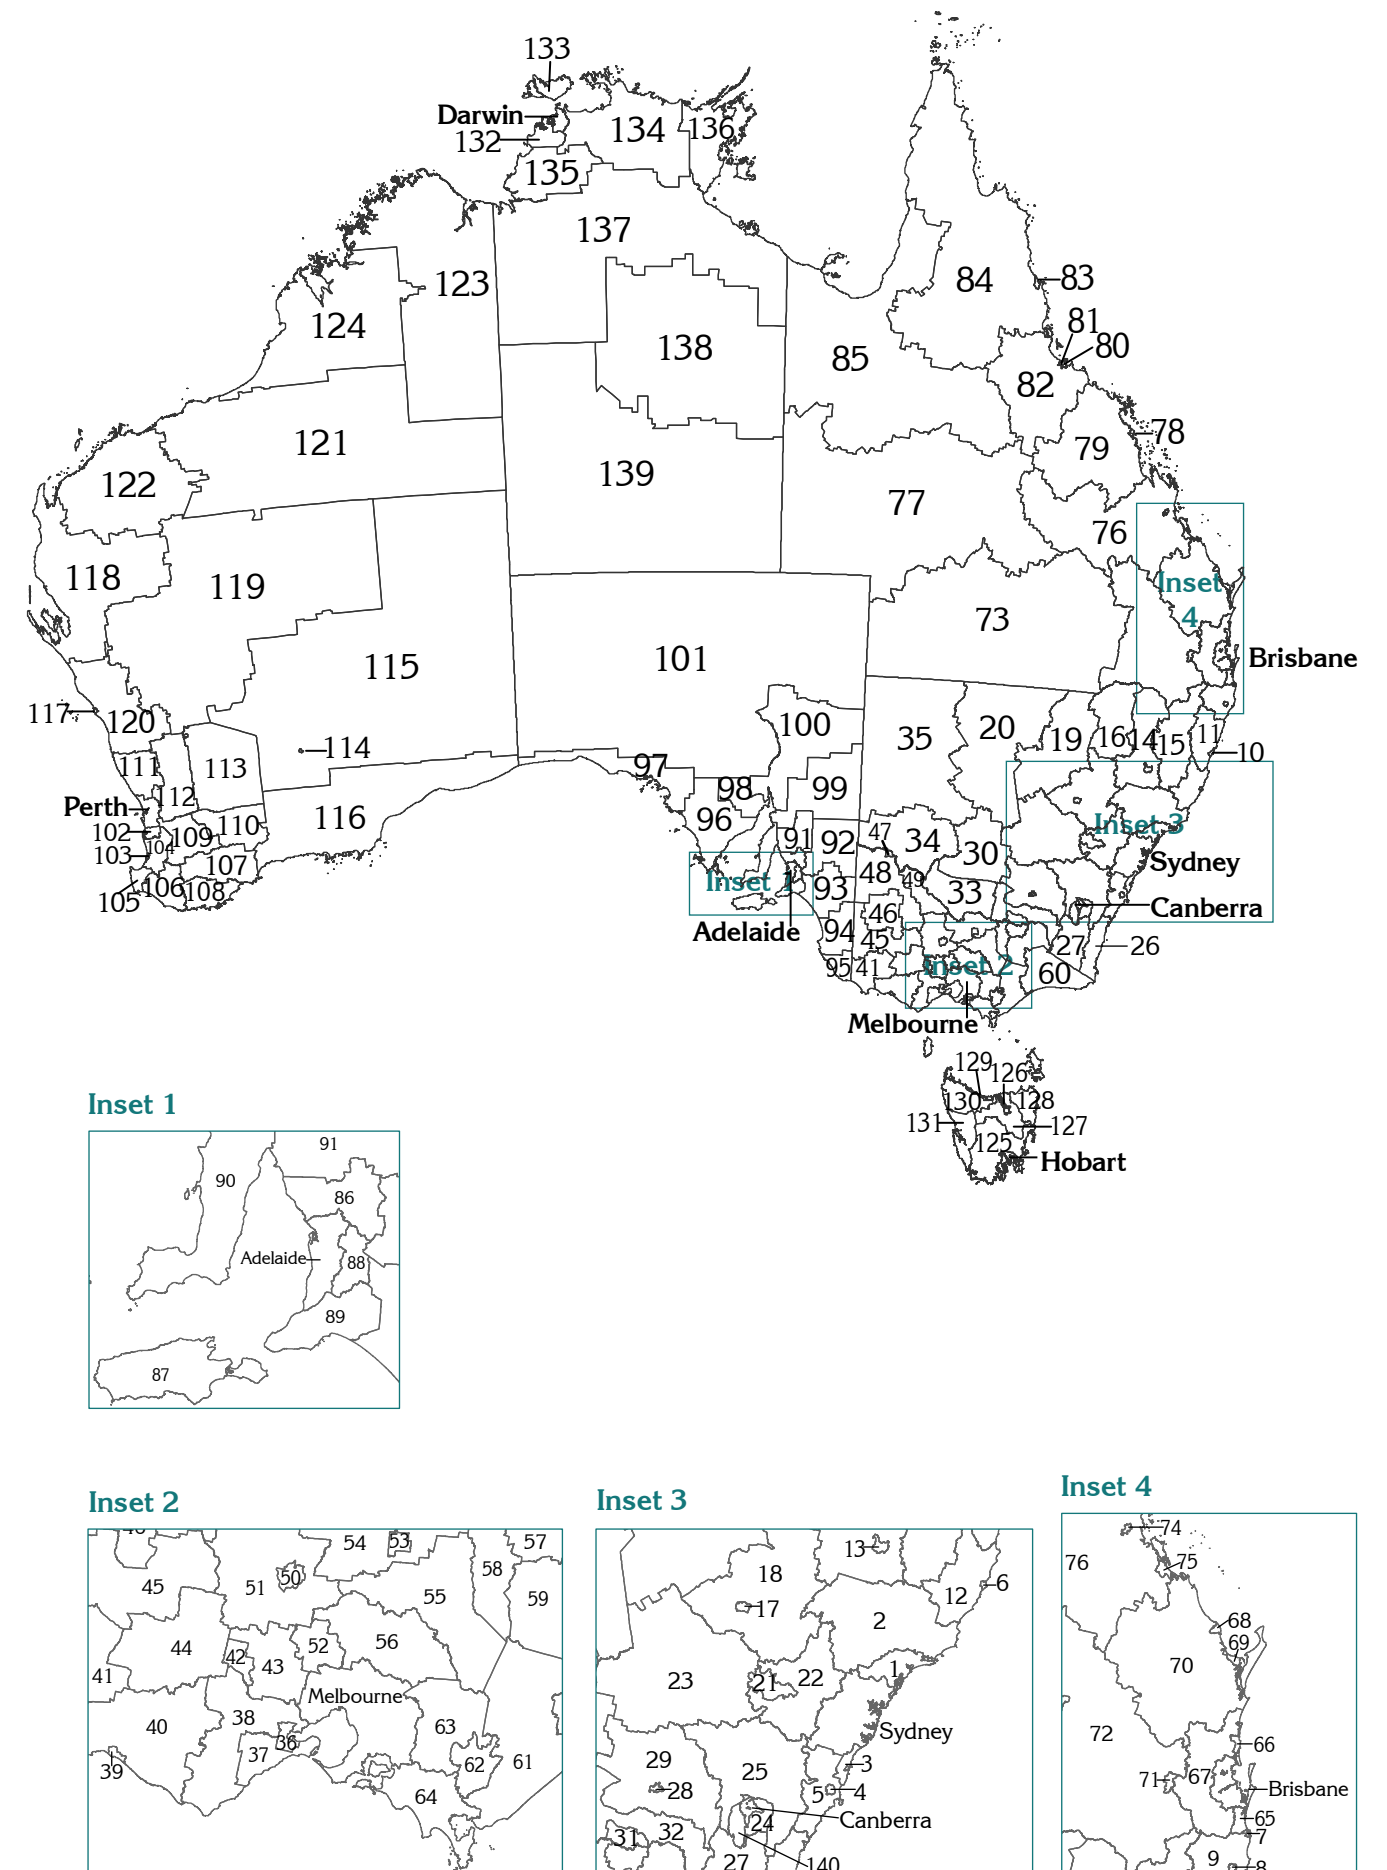

Map A2
Key to Statistical Subdivisions mapped for Australia

Alphabetical Key to Statistical Subdivisions in the rest of state/territory areas, Australia, 2001					
Statistical Subdivision name	Map Ref.	Statistical Subdivision name	Map Ref.	Statistical Subdivision name	Map Ref.
New South Wales		Victoria...continued		South Australia...continued	
Albury	31	North Wimmera	46	West Coast	97
Bathurst-Orange	21	South Gippsland	64	Whyalla	98
Central Macquarie	18	South Goulburn	55	Yorke	90
Central Murray	33	South Loddon	52		
Central Murrumbidgee	29	South West Goulburn	56	Western Australia	
Central Tablelands	22	South Wimmera	45	Avon	112
Clarence	11	Warrnambool City	39	Blackwood	106
Coffs Harbour	10	Wellington Shire	61	Bunbury	103
Dubbo	17	West Barwon	38	Campion	113
Far West	35	West Central Highlands	44	Carnegie	119
Hastings	12	West Gippsland	63	De Grey	121
Hunter SD Balance	2	West Mallee	48	Fitzroy	124
Illawarra SD Balance	5	West Ovens-Murray	58	Fortescue	122
Lachlan	23	Wodonga	57	Gascoyne	118
Lismore	8			Geraldton	117
Lower Murrumbidgee	30	Queensland		Greenough River	120
Lower South Coast	26	Bundaberg	68	Hotham	109
Macquarie-Barwon	19	Cairns City Part A	83	Johnston	116
Murray-Darling	34	Central West	77	Kalgoorlie/Boulder City Part A	114
Newcastle	1	Darling Downs SD Balance	72	King	108
North Central Plain	16	Far North SD Balance	84	Lakes	110
Northern Slopes	14	Fitzroy SD Balance	76	Lefroy	115
Northern Tablelands	15	Gladstone	75	Mandurah	102
Nowra-Bomaderry	4	Gold Coast City Part B	65	Moore	111
Port Macquarie	6	Hervey Bay City Part A	69	Ord	123
Queanbeyan	24	Mackay City Part A	78	Pallinup	107
Richmond-Tweed SD Bal.	9	Mackay SD Balance	79	Preston	104
Snowy	27	Moreton SD Balance	67	Vasse	105
Southern Tablelands	25	North West	85		
Tamworth	13	North Northern SD Balance	82	Tasmania	
Tweed Heads	7	Rockhampton	74	Burnie-Devonport	129
Upper Darling	20	South West	73	Central North	127
Upper Murray	32	Sunshine Coast	66	Greater Launceston	126
Wagga Wagga	28	Thuringowa City Part A	81	Lyell	131
Wollongong	3	Toowoomba	71	North Eastern	128
		Townsville City Part A	80	North Western Rural	130
		Wide Bay-Burnett SD Bal	70	Southern	125
Victoria				Northern Territory	
Ballarat City	42	South Australia		Alligator	134
East Barwon	37	Barossa	86	Barkly	138
East Central Highlands	43	Far North	101	Bathurst-Melville	133
East Gippsland Shire	60	Fleurieu	89	Central	139
East Mallee	49	Flinders Ranges	100	Daly	135
East Ovens-Murray	59	Kangaroo Island	87	East Arnhem	136
Glenelg	41	Lincoln	96	Finniss	132
Greater Bendigo City Part A	50	Lower North	91	Lower Top End	137
Greater Geelong City Part A	36	Lower South East	95		
Greater Shepparton City Part A	53	Mt Lofty Ranges	88	Australian Capital Territory	
Hopkins	40	Murray Mallee	93	Australian Capital Territory	140
La Trobe Valley	62	Pirie	99	Balance	
Mildura Rural City Part A	47	Riverland	92		
North Goulburn	54	Upper South East	94		
North Loddon	51